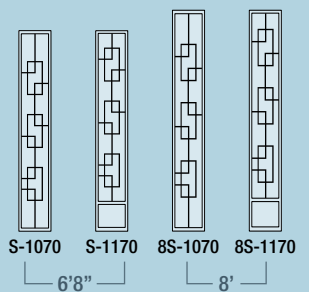

8' EXECUTIVE SERIES

DIRECT GLAZE

6'8"

8'

Newcastle

BLACK WROUGHT IRON

Door: 8EXB-780

Door: A-880 Sidelite: S-1080