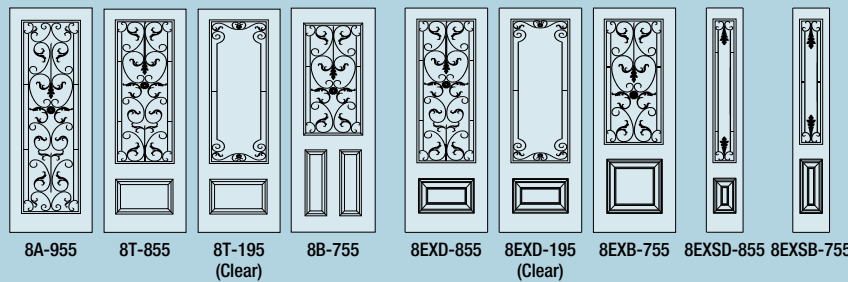

Door: EXD-755

6'8" ENTRY SERIES

6'8" EXECUTIVE SERIES

8' ENTRY SERIES

8' EXECUTIVE SERIES

DIRECT GLAZE

Vienna

BLACK WROUGHT IRON