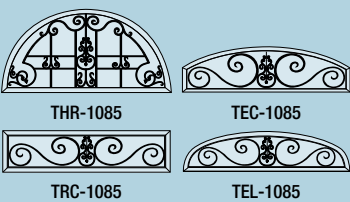

DIRECT GLAZE

Door: EXD-785 Sidelite: EXSD-785 Transom: TEL-1085