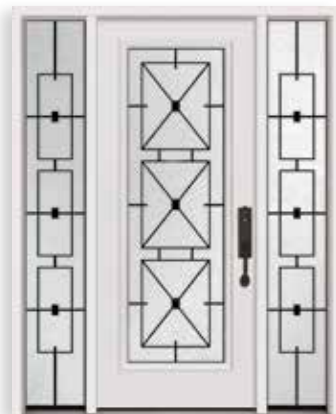

8' EXECUTIVE SERIES

DIRECT GLAZE

6'8"

8'

Newcastle

BLACK WROUGHT IRON

Door: 8EXB-780

Door: A-880 Sidelite: S-1080