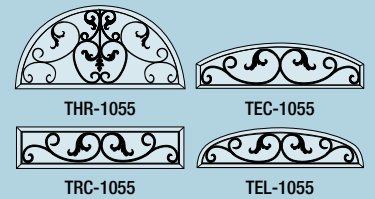

Door: EXD-755

6'8" ENTRY SERIES

6'8" EXECUTIVE SERIES

8' ENTRY SERIES

8' EXECUTIVE SERIES

DIRECT GLAZE

Vienna

BLACK WROUGHT IRON