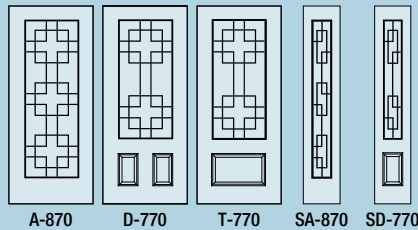

Door: A-870

Door: EXD-770

Door: 8EXB-770 Sidelite: 8EXSB-770

STANDARD WITH MISTLITE GLASS BACKING

Door: A-870 Sidelite: SA-870

6'8" ENTRY SERIES

6'8" EXECUTIVE SERIES

8' ENTRY SERIES