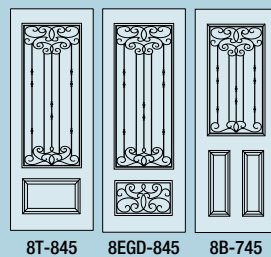

STANDARD WITH AQUALITE GLASS BACKING

Door: EGD-745

6'8" ENTRY SERIES

DIRECT GLAZE

6'8" EXECUTIVE SERIES

8' ENTRY SERIES

8' EXECUTIVE SERIES