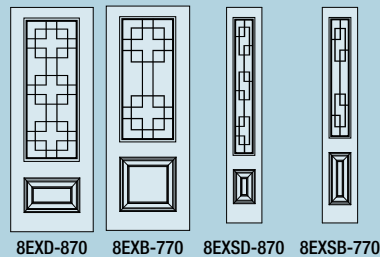

8' EXECUTIVE SERIES