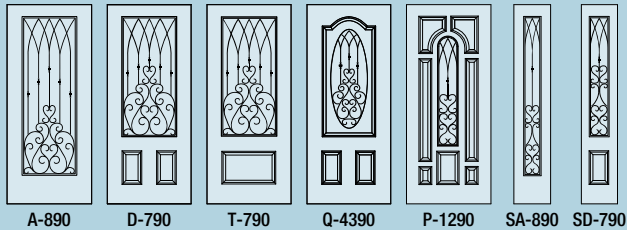

6'8" ENTRY SERIES

A-890

D-790

T-790

Q-4390

P-1290

SA-890

SD-790

6'8" EXECUTIVE SERIES

EXD-790