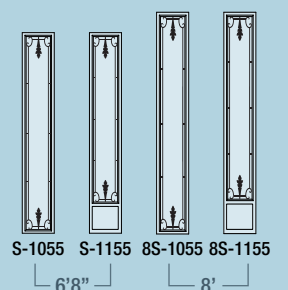

Door: EXD-755

6'8" ENTRY SERIES

6'8" EXECUTIVE SERIES

8' ENTRY SERIES

8' EXECUTIVE SERIES

DIRECT GLAZE

Vienna

BLACK WROUGHT IRON