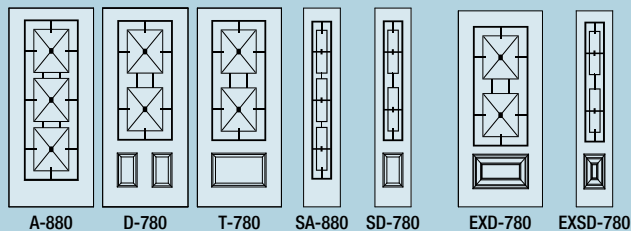

Door: EXD-780 Sidelite: EXSD-780

Door: A-880 Sidelite: SA-880 Transom: TEC-1080

STANDARD WITH MISTLITE GLASS BACKING

Door: D-780 Sidelite: SD-780

6'8" ENTRY SERIES

6'8" EXECUTIVE SERIES

8' ENTRY SERIES

8' EXECUTIVE SERIES