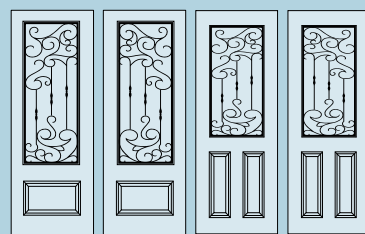

STANDARD WITH AQUALITE GLASS BACKING

Door: T-760

6'8" ENTRY SERIES

A-860 LEFT A-860 RIGHT D-760 LEFT D-760 RIGHT T-760 LEFT T-760 RIGHT EXD-760 LEFT EXD-760 RIGHT

6'8" EXECUTIVE SERIES

8' ENTRY SERIES

8T-860 LEFT 8T-860 RIGHT 8B-760 LEFT 8B-760 RIGHT