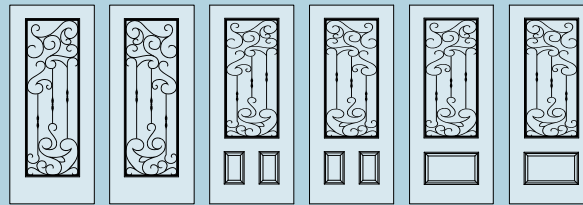

6'8" ENTRY SERIES

A-860 LEFT   A-860 RIGHT   D-760 LEFT   D-760 RIGHT   T-760 LEFT   T-760 RIGHT   EXD-760 LEFT   EXD-760 RIGHT

6'8" EXECUTIVE SERIES

8' ENTRY SERIES