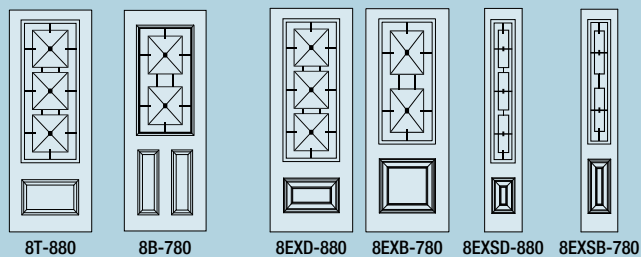

Door: EXD-780 Sidelite: EXSD-780

Door: A-880 Sidelite: SA-880 Transom: TEC-1080

STANDARD WITH MISTLITE GLASS BACKING

Door: D-780 Sidelite: SD-780

6'8" ENTRY SERIES

6'8" EXECUTIVE SERIES

8' ENTRY SERIES

8' EXECUTIVE SERIES