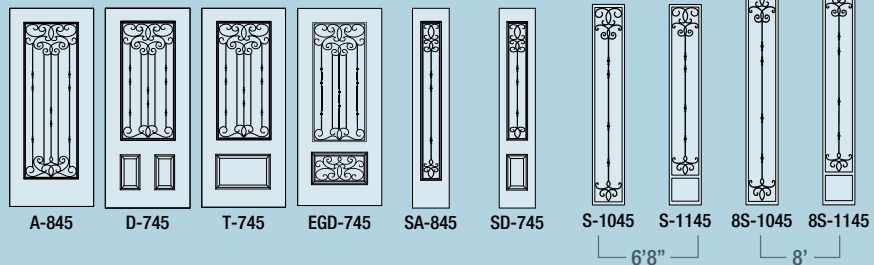

8B-750 LEFT

8B-750 RIGHT

8' EXECUTIVE SERIES

8EXD-850 LEFT

8EXD-850 RIGHT

8EXB-750 LEFT

8EXB-750 RIGHT

THR-1050

STANDARD WITH AQUALITE GLASS BACKING

Door: EGD-745

6'8" ENTRY SERIES

DIRECT GLAZE

6'8" EXECUTIVE SERIES

8' ENTRY SERIES

8' EXECUTIVE SERIES