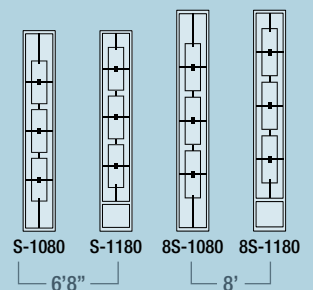

8' EXECUTIVE SERIES

DIRECT GLAZE