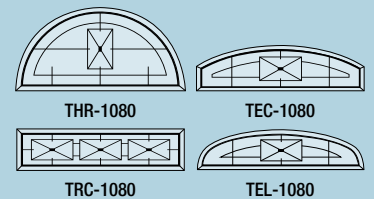

Door: EXD-780 Sidelite: EXSD-780

Door: A-880 Sidelite: SA-880 Transom: TEC-1080

STANDARD WITH MISTLITE GLASS BACKING

Door: D-780 Sidelite: SD-780

6'8" ENTRY SERIES

6'8" EXECUTIVE SERIES

8' ENTRY SERIES

8' EXECUTIVE SERIES