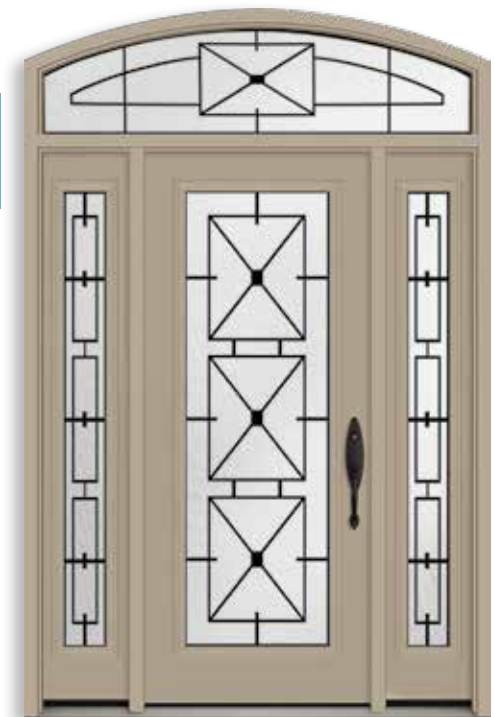

Door: A-880 Sidelite: SA-880 Transom: TEC-1080