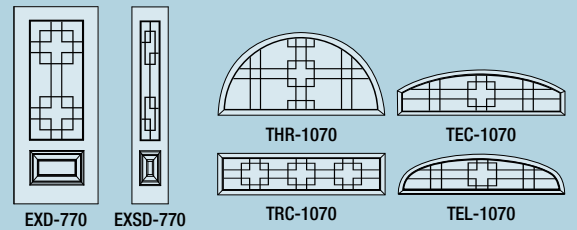

Door: A-870

Door: EXD-770

Door: 8EXB-770 Sidelite: 8EXSB-770

STANDARD WITH MISTLITE GLASS BACKING

Door: A-870 Sidelite: SA-870

6'8" ENTRY SERIES

6'8" EXECUTIVE SERIES

8' ENTRY SERIES