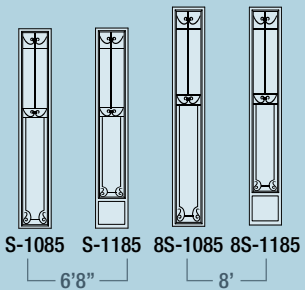

DIRECT GLAZE

Door: EXD-785 Sidelite: EXSD-785 Transom: TEL-1085